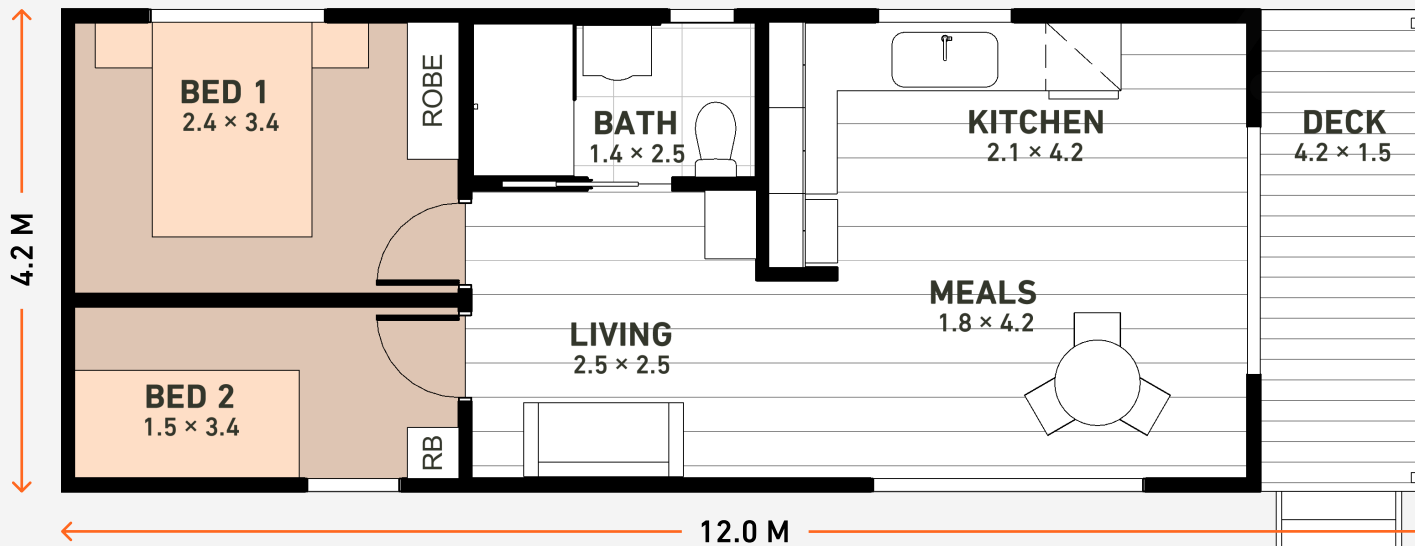

THE GUMTREE 21.

🛏️ 2 🚿 1 📏 12.0 M x 4.2 M

Discover a compact unit that provides the functionality and comfort of a larger home. Thoughtful layout, spacious meals and living areas for dining and relaxation, extending to the covered deck.

- ☑️ Up To 4 Heads On Pillows
- ☑️ Open Plan Living Areas
- ☑️ Expansive 4.2m X 2.1m Corner Kitchen
- ☑️ Full Width Shower
- ☑️ 4.2m X 1.5m Covered Deck

A REAL NIGHT'S SLEEP

BUILT TOUGH FOR LIFE

RAPID FULFILMENT