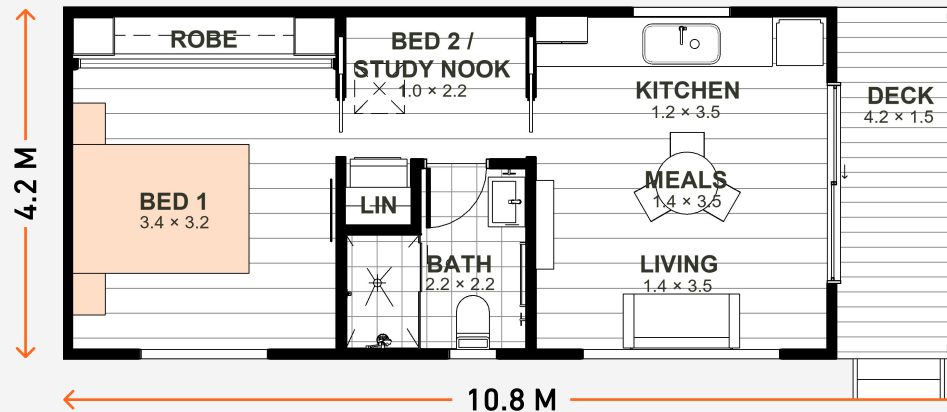

THE BLACKWOOD 21.

🛏️ 2 🏠 1 📏 10.8 M x 4.2 M

A compact, cleverly designed unit maximizes space for functionality and comfort. Surprisingly spacious meals and living area for dining and relaxation, extending to a welcoming external space.

- ☑️ Up To 4 Heads On Pillows
- ☑️ Open Plan Living Areas
- ☑️ Large 3.5m X 1.4m Kitchen
- ☑️ Large Shower In Full Size Bathroom
- ☑️ 4.2m X 1.5m Covered Deck

A REAL NIGHT'S SLEEP

BUILT TOUGH FOR LIFE

RAPID FULFILMENT