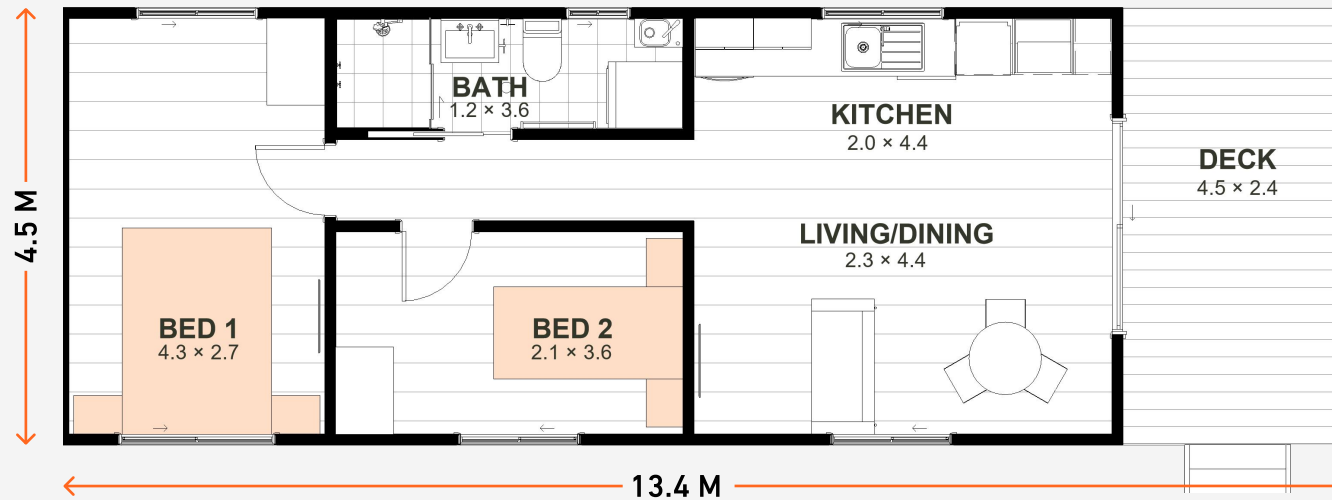

# THE CYPRESS 21.

2 1 13.4 M x 4.5 M

This design redefines comfortable living with a spacious layout, a well defined kitchen with a laundry area, and a large deck for enjoying the outdoors.

- ✓ Up To 4 Heads On Pillows
- ✓ Large Open Plan Living Area
- ✓ Long 4.4m X 2.0m Kitchen
- ✓ Full Width Shower
- ✓ 4.5m X 2.4m Covered Deck