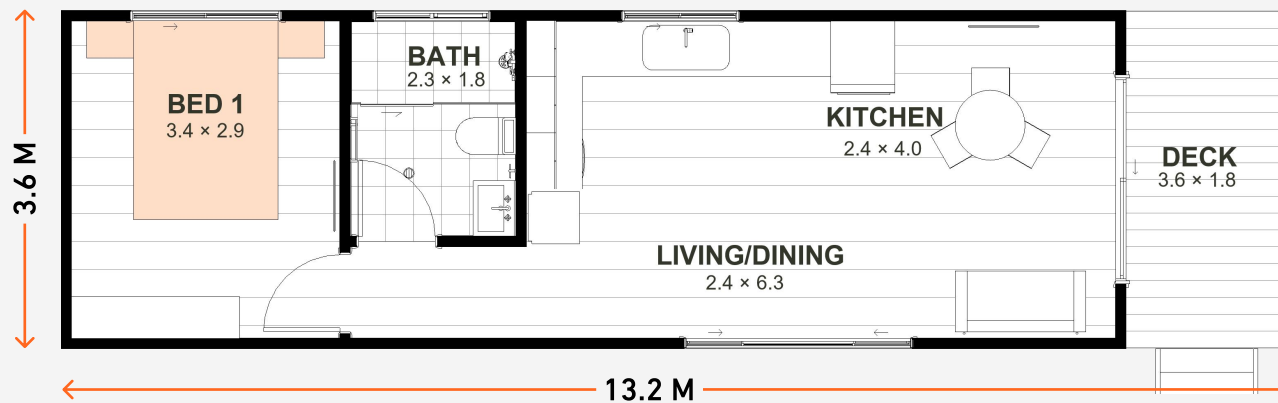

THE EUCALYPTUS 11.

1 1 13.2 M x 3.6 M

This design offers abundant space and comfort with a welcoming living environment. Enjoy the deep covered deck and easy bedroom and bathroom access for both occupants and guests – a home for all.

- ✓ Up To 2 Heads On Pillows
- ✓ Expansive Living Areas
- ✓ Large 2.4m X 4.0m Corner Kitchen
- ✓ Large Full Width Shower In Full Size Bathroom
- ✓ 3.6m X 1.8m Covered Deck

A REAL
NIGHT'S SLEEP

BUILT TOUGH
FOR LIFE