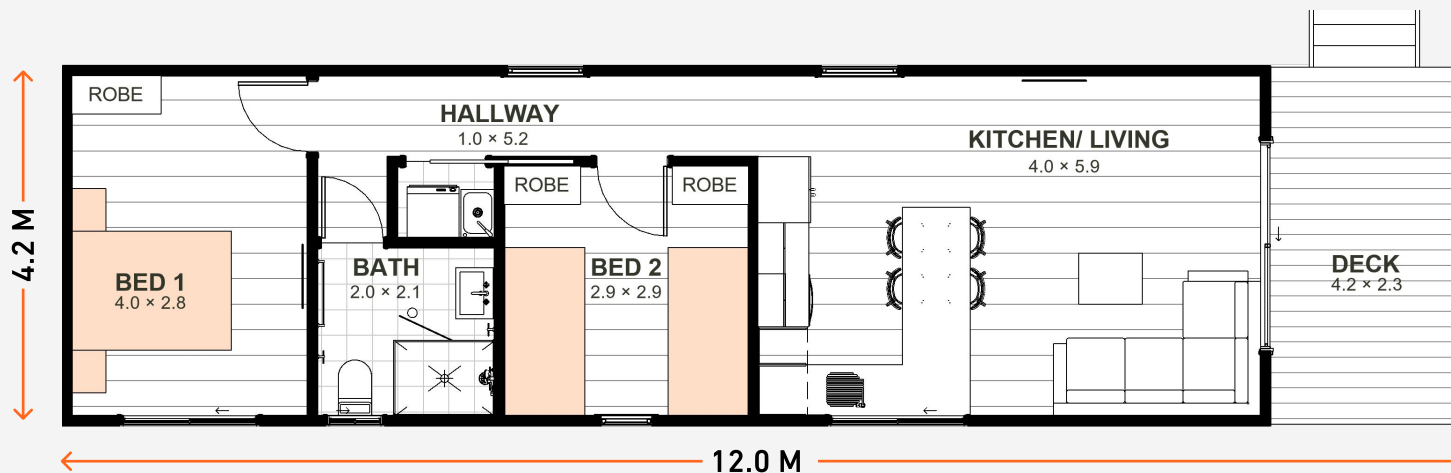

THE GUMTREE 21.

🛏 2 🚿 1 📏 12.0 M x 4.2 M

Discover a compact unit that provides the functionality and comfort of a larger home. Thoughtful layout, spacious meals and living areas for dining and relaxation, extending to the covered deck.

- ☑ Up To 4 Heads On Pillows
- ☑ Open Plan Living Areas
- ☑ Expansive 4.2m X 2.1m Corner Kitchen
- ☑ Full Width Shower
- ☑ 4.2m X 2.3m Covered Deck

A REAL NIGHT'S SLEEP

BUILT TOUGH FOR LIFE

RAPID FULFILMENT