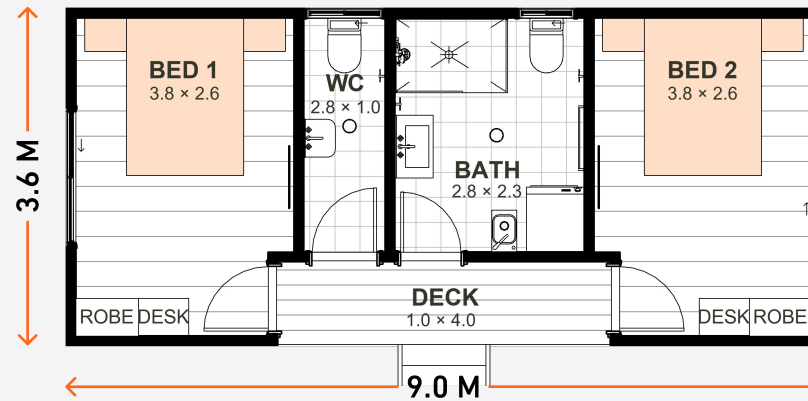

# THE IRONBARK 22.

🛏️ 2 🚿 2 📏 9.0 M x 3.6 M

Explore a unique, accessible layout. Long deck for easy access to bedrooms and essential facilities of a separate WC and bathroom. No kitchen inside; utilizing nearby amenities.

- ☑️ Up To 4 Heads On Pillows
- ☑️ Uses Other Living Spaces
- ☑️ Quick Access To Other Kitchens
- ☑️ Large Shower In Full Size Bathroom + Separate WC
- ☑️ Direct External Access

A REAL NIGHT'S SLEEP

BUILT TOUGH FOR LIFE