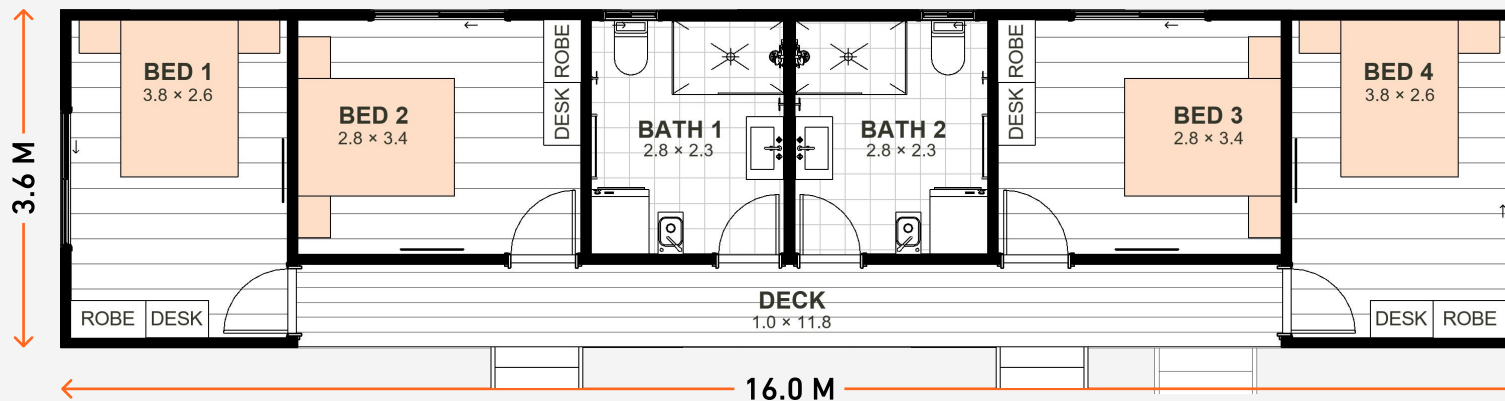

THE IRONBARK 42.

🛏️ 4 🚿 2 📏 16.0 M x 3.6 M

Explore a unique, accessible layout. Long deck for easy access to bedrooms and essential facilities of a separate WC and bathroom. No kitchen inside; utilizing nearby amenities.

- ☑️ Up To 8 Heads On Pillows
- ☑️ Uses Other Living Spaces
- ☑️ Quick Access To Other Kitchens
- ☑️ Large Shower In Full Size Bathroom + Separate WC
- ☑️ Direct External Access

A REAL NIGHT'S SLEEP

BUILT TOUGH FOR LIFE