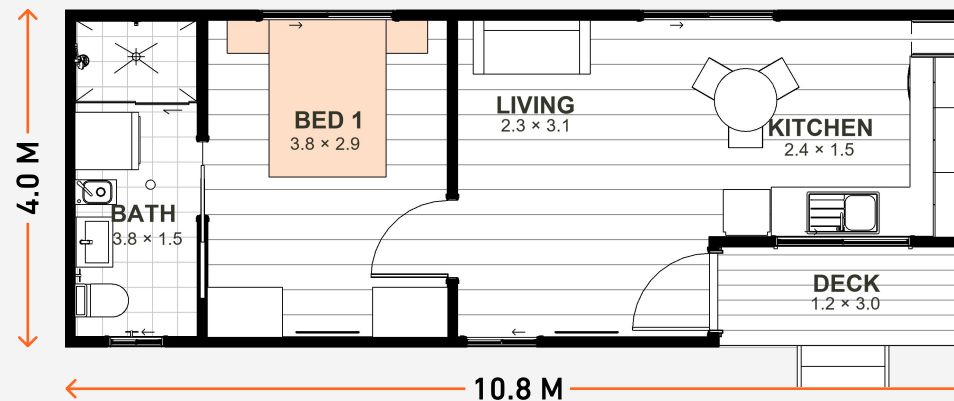

THE KURRAJONG 11.

🛏 1 🏠 1 📏 10.8 M x 4.0 M

Smart layout, cozy living. Well-appointed bedroom with exclusive ensuite and spacious corner kitchen. Every detail carefully crafted for efficient and harmonious living., all designed for real living.

- ☑ Up To 2 Heads On Pillows
- ☑ Open Plan Living Areas
- ☑ Large 2.3m X 3.1m Corner Kitchen
- ☑ Full Width Shower
- ☑ 1.2m X 3.0m Covered Deck

A REAL NIGHT'S SLEEP

BUILT TOUGH FOR LIFE

RAPID FULFILMENT

CALL US: 1300 59 59 31