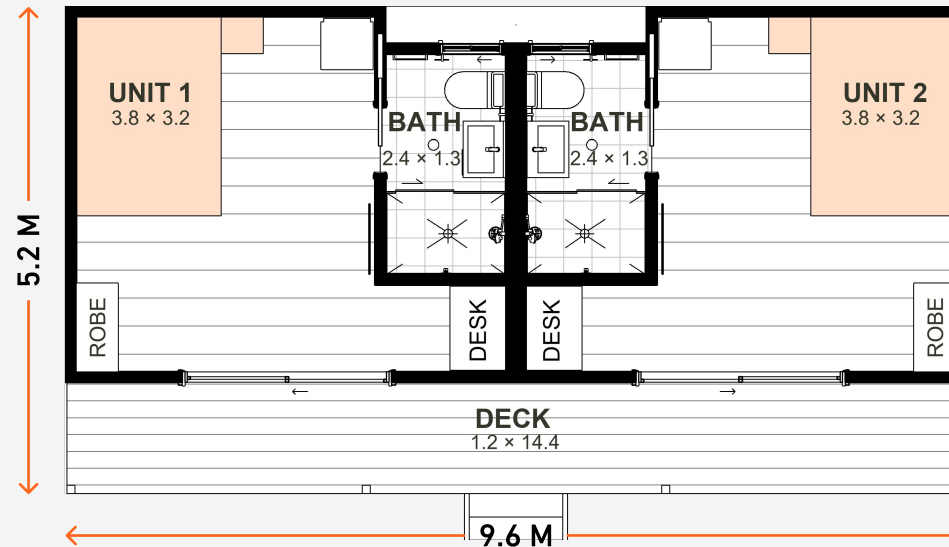

THE LEMON MYRTLE 22.

 2  2  9.6 M x 5.2 M

Experience a new level of luxury in a spacious, hotel-style room with a well-designed ensuite. The unique layout creates a homely environment and plenty of room to relax and enjoy real living.

- ✓ Up To 4 Heads On Pillows
- ✓ Private Zone With Desk
- ✓ Quick Access To Other Kitchens
- ✓ Full Width Shower
- ✓ 9.6m X 1.2m Covered Deck

A REAL NIGHT'S SLEEP

BUILT TOUGH FOR LIFE

RAPID FULFILMENT

CALL US: 1300 59 59 31