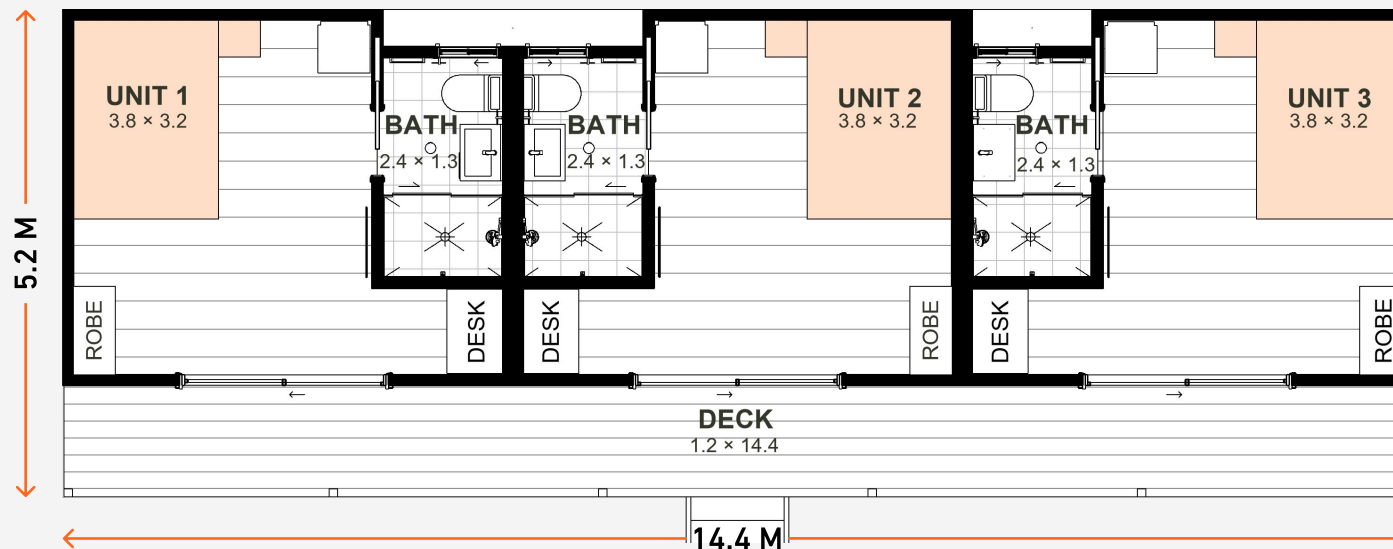

THE LEMON MYRTLE 33.

3 3 14.4 M x 5.2 M

Experience a new level of luxury in a spacious, hotel-style room with a well-designed ensuite. The unique layout creates a homely environment and plenty of room to relax and enjoy real living.

- ✓ Up To 6 Heads On Pillows
- ✓ Private Zone With Desk
- ✓ Quick Access To Other Kitchens
- ✓ Full Width Shower
- ✓ 14.4m X 1.2m Covered Deck

A REAL NIGHT'S SLEEP

BUILT TOUGH FOR LIFE

RAPID FULFILMENT

CALL US: 1300 59 59 31