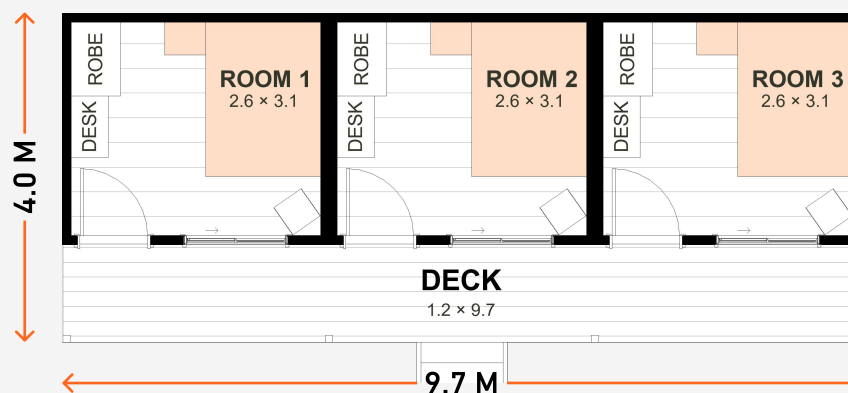

# THE MULGA 30.

3 0 9.7 M x 4.0 M

Redefining Modern Comfort. Step onto a full-size verandah and spacious bedrooms. They include large robes and desks, blending relaxation and productivity while ensuring privacy.

- ✓ Up To 6 Heads On Pillows
- ✓ Uses Other Living Spaces
- ✓ Quick Access To Other Kitchens
- ✓ Uses Adjacent Wet Areas
- ✓ 9.7m X 1.2m Covered Deck

A REAL  
NIGHT'S SLEEP

BUILT TOUGH  
FOR LIFE

RAPID  
FULFILMENT