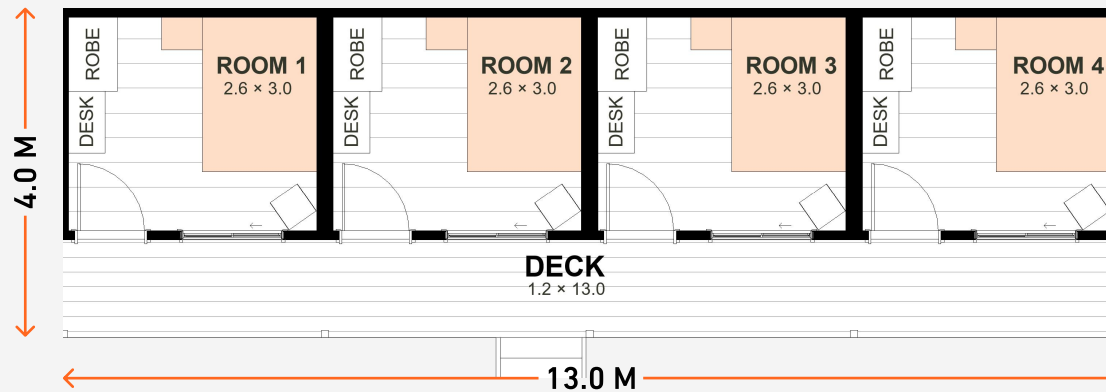

THE MULGA 40.

 4  0  13.0 M x 4.0 M

Redefining Modern Comfort. Step onto a full-size verandah and spacious bedrooms. They include large robes and desks, blending relaxation and productivity while ensuring privacy.

- Up To 8 Heads On Pillows
- Uses Other Living Spaces
- Quick Access To Other Kitchens
- Uses Adjacent Wet Areas
- 13m X 1.2m Covered Deck

A REAL NIGHT'S SLEEP

BUILT TOUGH FOR LIFE

RAPID FULFILMENT

CALL US: 1300 59 59 31