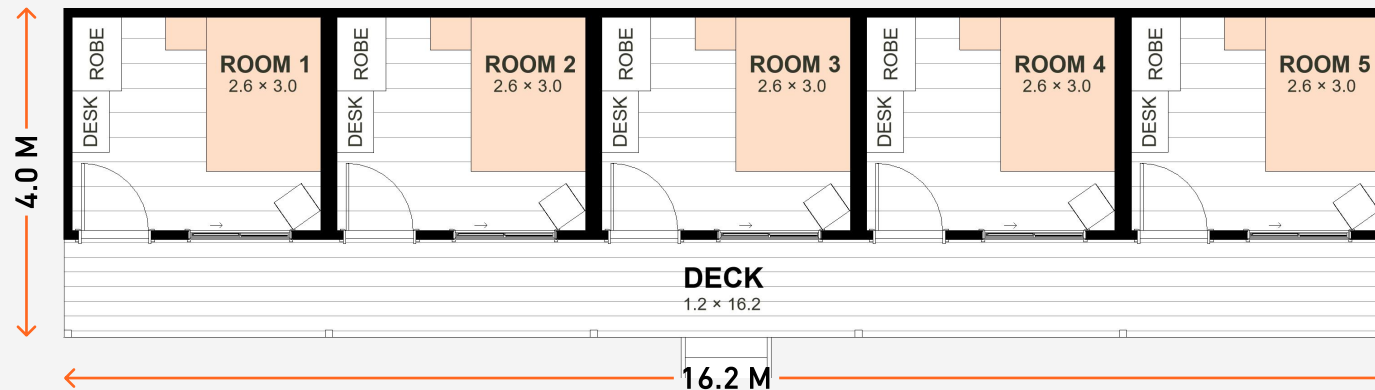

THE MULGA 50.

5 0 16.2 M x 4.0 M

Redefining Modern Comfort. Step onto a full-size verandah and spacious bedrooms. They include large robes and desks, blending relaxation and productivity while ensuring privacy.

- ✓ Up To 10 Heads On Pillows
- ✓ Uses Other Living Spaces
- ✓ Quick Access To Other Kitchens
- ✓ Uses Adjacent Wet Areas
- ✓ 16.2m X 1.2m Covered Deck

A REAL NIGHT'S SLEEP

BUILT TOUGH FOR LIFE

RAPID FULFILMENT