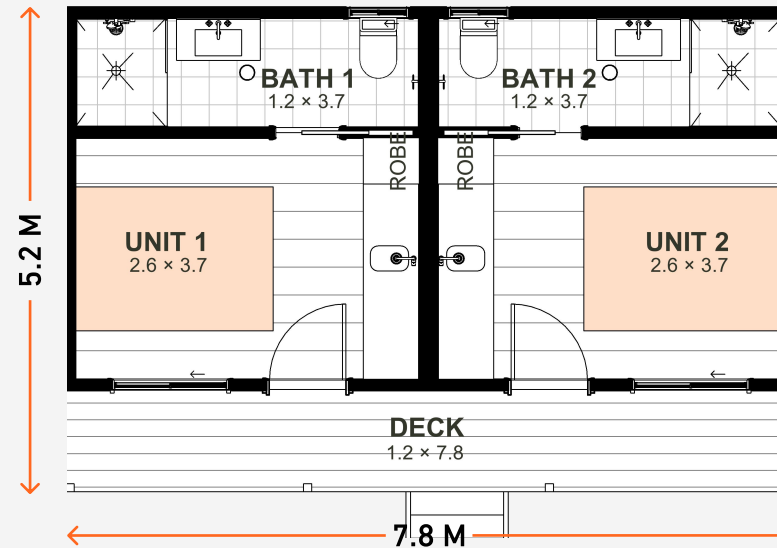

# THE PALM 22.

 2  2  7.8 M x 5.2 M

Step into refined comfort with small hotel-style rooms, large ensuites, and double walls between bedrooms for privacy and tranquility.

- ✓ Up To 4 Heads On Pillows
- ✓ Uses Other Living Spaces
- ✓ Quick Access To Other Kitchens
- ✓ Full Width Shower
- ✓ 1.2m X 7.8m Covered Deck