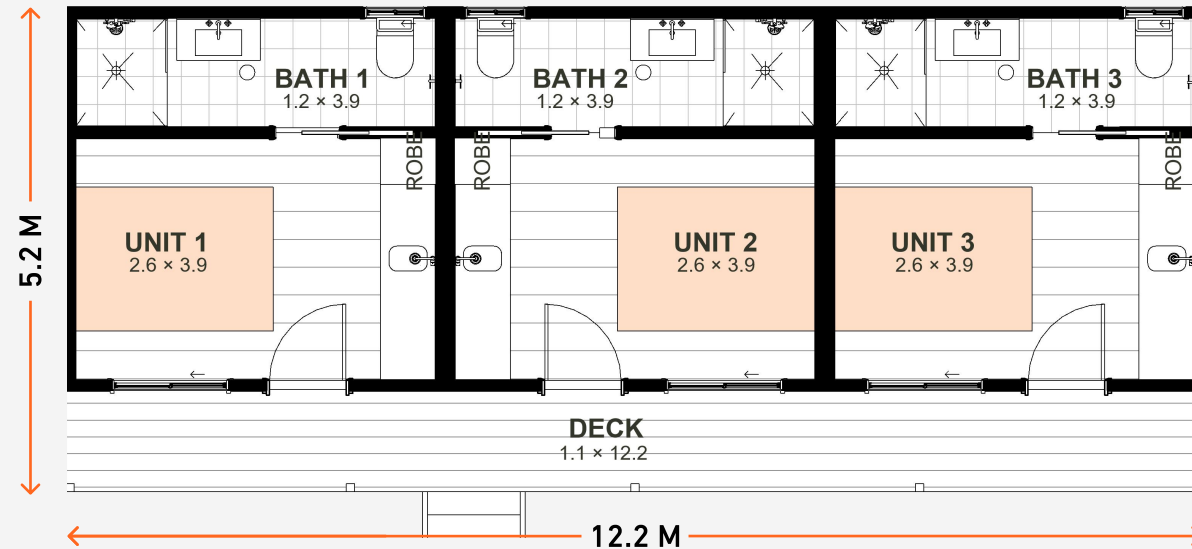

# THE PALM 33.

 3
  3
  12.2 M x 5.2 M

Step into refined comfort with small hotel-style rooms, large ensuites, and double walls between bedrooms for privacy and tranquility.

- Up To 6 Heads On Pillows
- Uses Other Living Spaces
- Quick Access To Other Kitchens
- Full Width Shower
- 1.2m X 12.2m Covered Deck