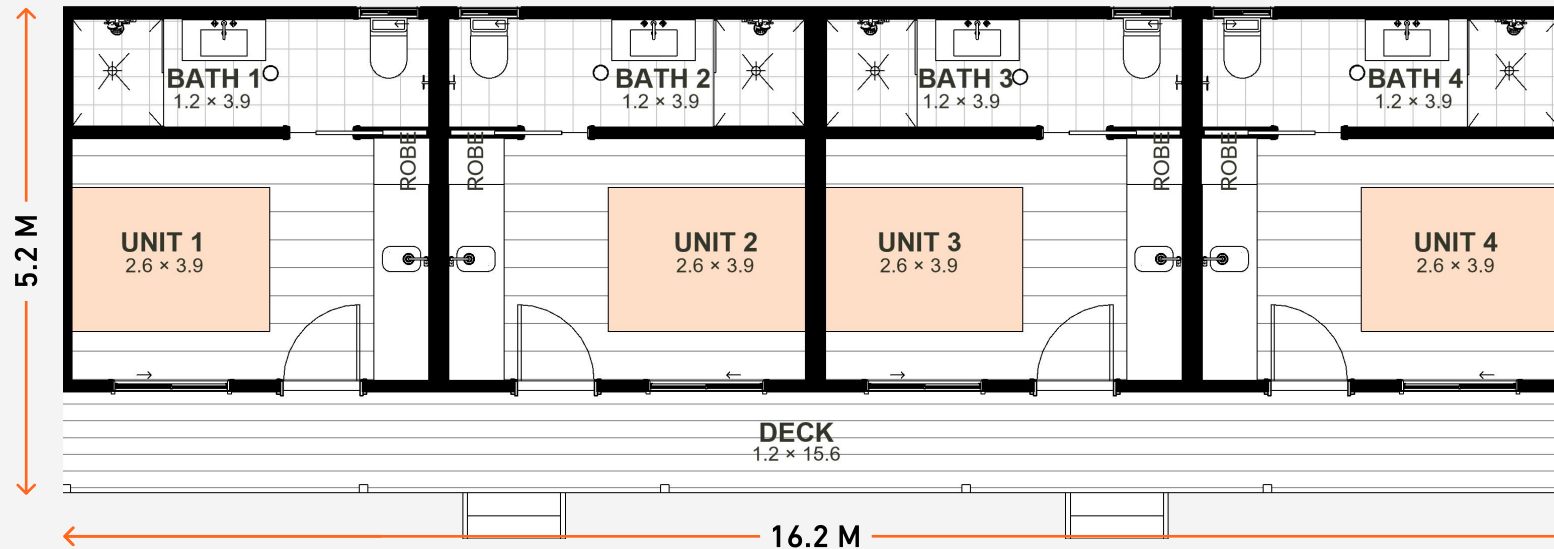

THE PALM 44.

4 4 16.2 M x 5.2 M

Step into refined comfort with small hotel-style rooms, large ensuites, and double walls between bedrooms for privacy and tranquility.

- ✓ Up To 8 Heads On Pillows
- ✓ Uses Other Living Spaces
- ✓ Quick Access To Other Kitchens
- ✓ Full Width Shower
- ✓ 1.2m X 16.2m Covered Deck