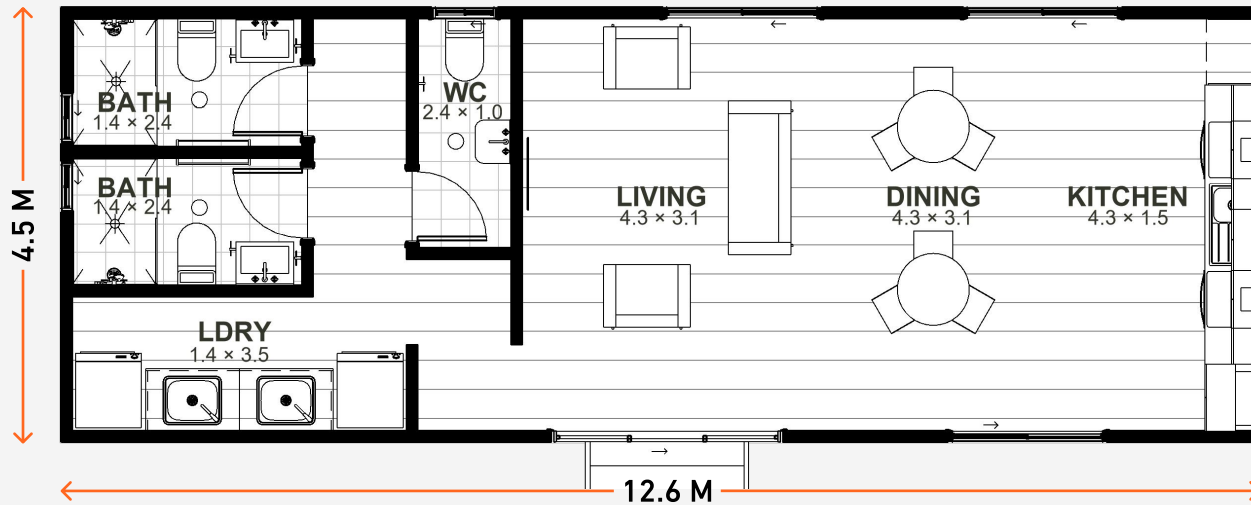

THE PAPERBARK 03.

0 2 12.6 M x 4.5 M

Your Ultimate Community Hub with a spacious laundry area, two full bathrooms, a separate WC, and an open seating area for connections. A fully-equipped kitchen with two cookers and two ovens encourages communal cooking.

- ☑ Seats Up To 20 People
- ☑ Large Open Spaces
- ☑ Double Length Kitchen 4.3m X 1.5m
- ☑ 2 Of Full Width Showers + Separate WC + Expansive Laundry
- ☑ Large Sliding Door Access To Outdoors

A REAL NIGHT'S SLEEP