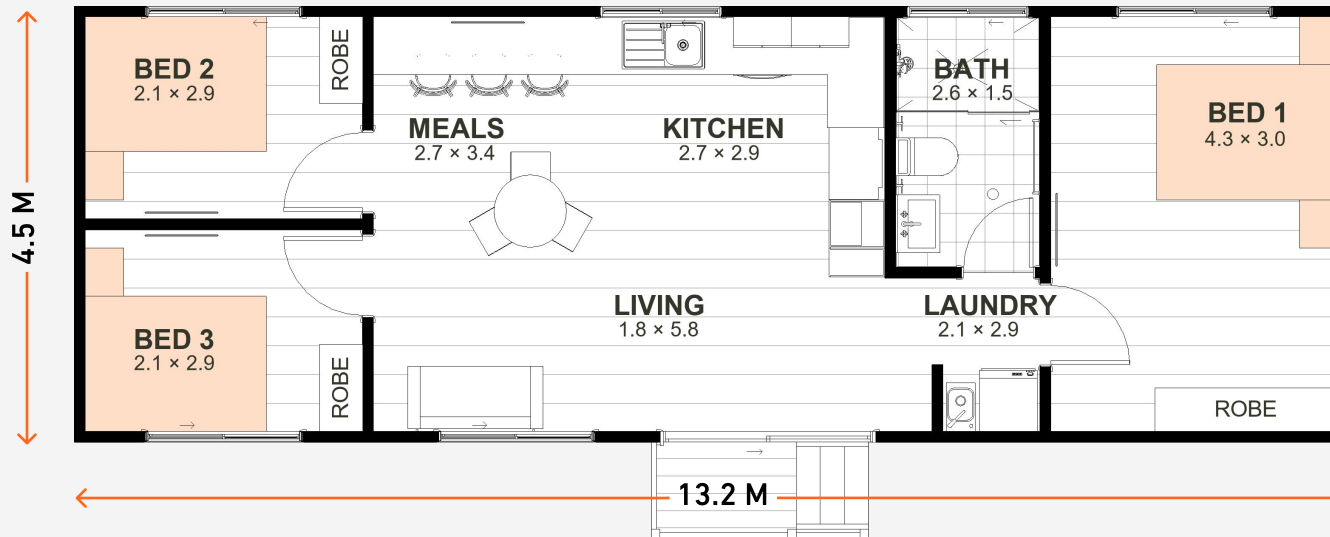

THE SPOTTED GUM 31.

3 1 13.2 M x 4.5 M

A 3-bedroom masterpiece for families or groups, offering privacy and a central hub for connection in a harmonious living design.

- ✓ Up To 6 Heads On Pillows
- ✓ Open Plan Living Areas
- ✓ Corner 3.0m X 2.7m Kitchen
- ✓ Full Width Shower In Full Size Bathroom
- ✓ Large Sliding Door Access To Outdoors