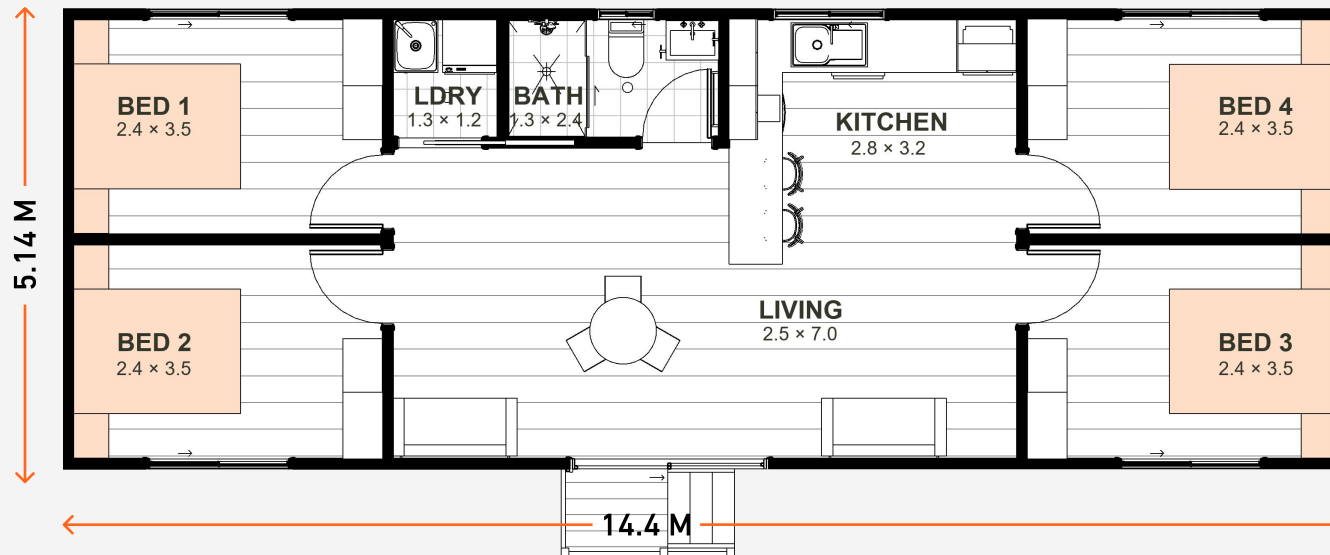

THE SPOTTED GUM 41.

🛏️ 4 🚿 1 📏 14.4 M X 5.14 M

A 4-bedroom masterpiece for families or groups, offering privacy and a central hub for connection in a harmonious living design.

- ☑️ Up To 8 Heads On Pillows
- ☑️ Open Plan Living Areas
- ☑️ Big 3.2m X 2.6m Corner Kitchen
- ☑️ Full Width Shower In Full Size Bathroom
- ☑️ Large Sliding Door Access To Outdoors