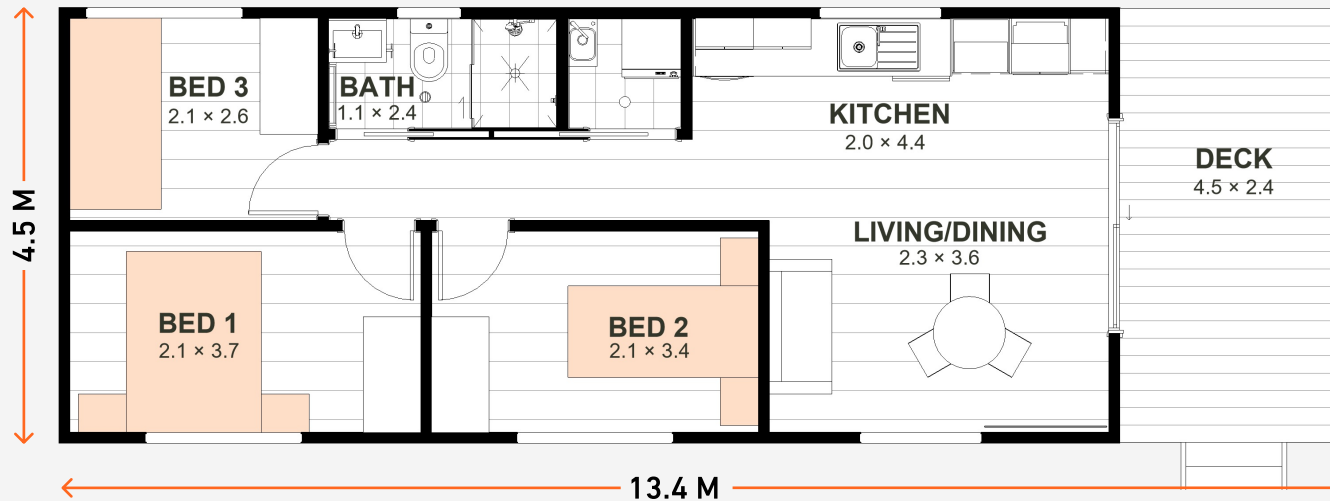

THE CYPRESS 31.

3 1 13.4 M x 4.5 M

This design redefines comfortable living with a spacious layout, a well defined kitchen with a laundry area, and a large deck for enjoying the outdoors.

- ✓ Up To 6 Heads On Pillows
- ✓ Large Open Plan Living Area
- ✓ Long 4.1m X 2.1m Kitchen
- ✓ Full Width Shower
- ✓ 4.5m X 2.4m Covered Deck