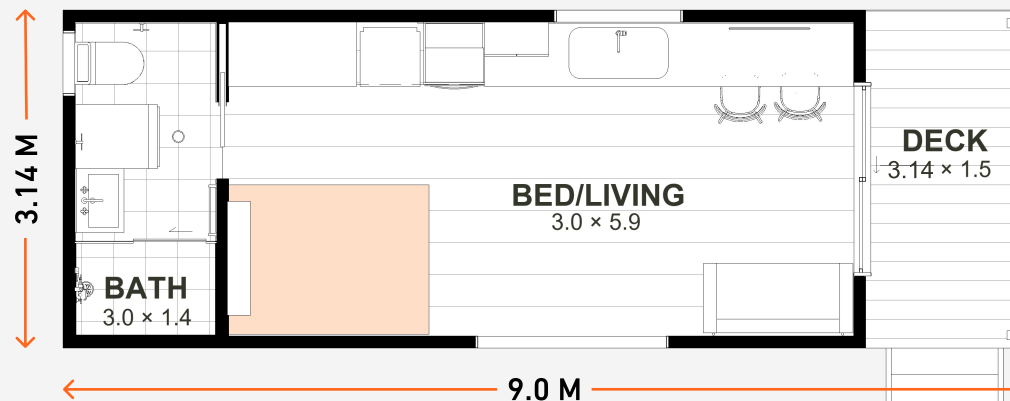

THE BOTTLEBRUSH 11.

 1  1  9.0 M x 3.14 M

A seamless blend of bedroom, kitchen, and living areas maximizes space and harmony. Enjoy open spaces, natural light, and thoughtful functionality in a place that truly feels like home.

- ✓ Up To 2 Heads On Pillows
- ✓ Hotel Style Living Space
- ✓ Large 1.2m X 3.3m Kitchen
- ✓ Full Width Shower
- ✓ 3.14m X 1.5m Covered Deck

A REAL
NIGHT'S SLEEP

BUILT TOUGH
FOR LIFE

RAPID
FULFILMENT

CALL US: 1300 59 59 31