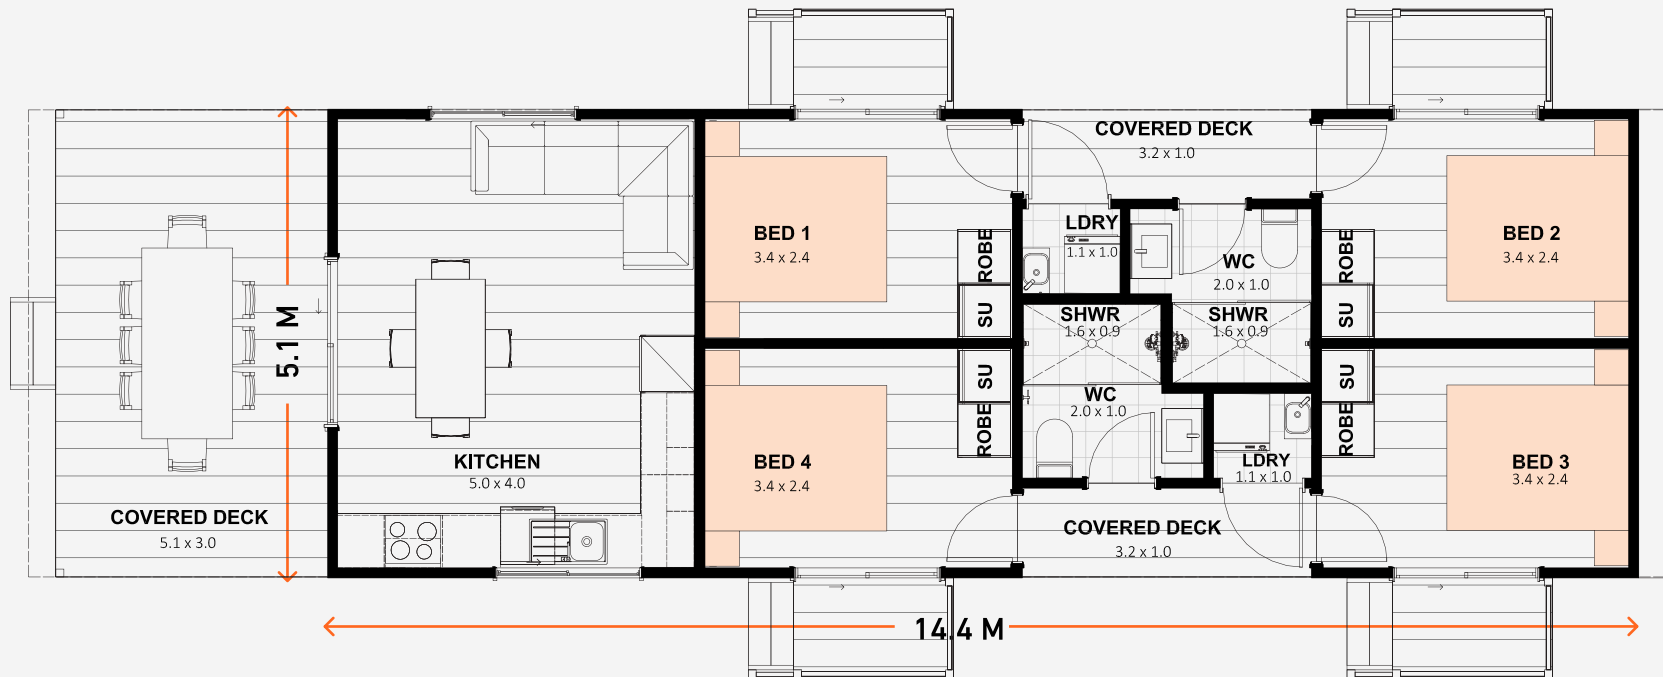

THE RIVERGUM 42.

4 2 14.4 M X 5.1 M

- ✓ Up To 8 Heads on Pillow
- ✓ Easy External Access Direct To All Bedrooms
- ✓ Large Separate Dining And Kitchen Area
- ✓ Full-Width Showers To Both Bathrooms
- ✓ Mini-Deck Area For Each Bedroom + Large Deck