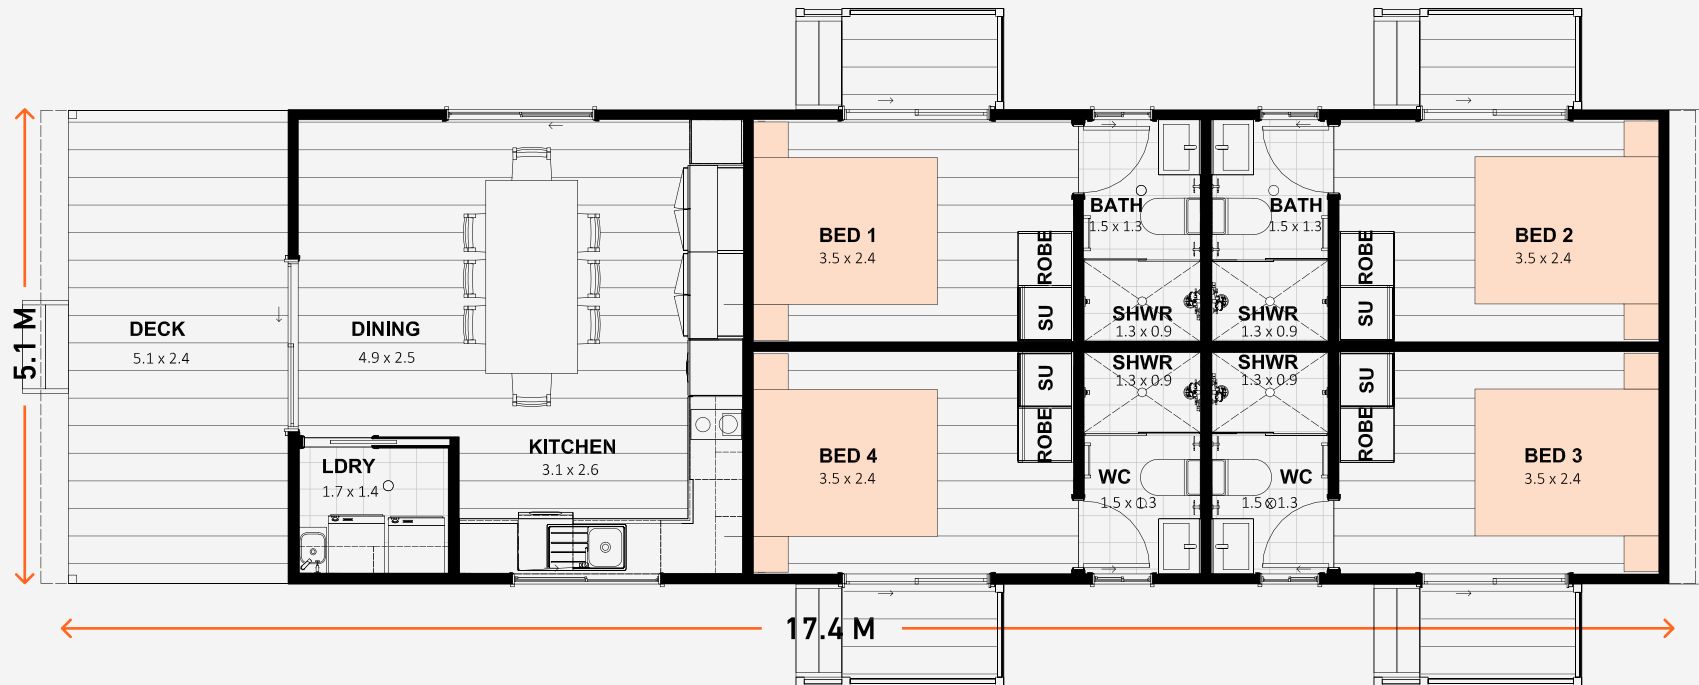

THE RIVERGUM 44.

4 4 17.4 M X 5.1 M

- ✓ Up To 8 Heads On Pillows
- ✓ Easy External Access Direct To All Bedrooms
- ✓ Full Private Ensuite For Each Bedroom
- ✓ Large Separate Dining And Kitchen Area
- ✓ Mini-Deck Area For Each Bedroom + Large Deck