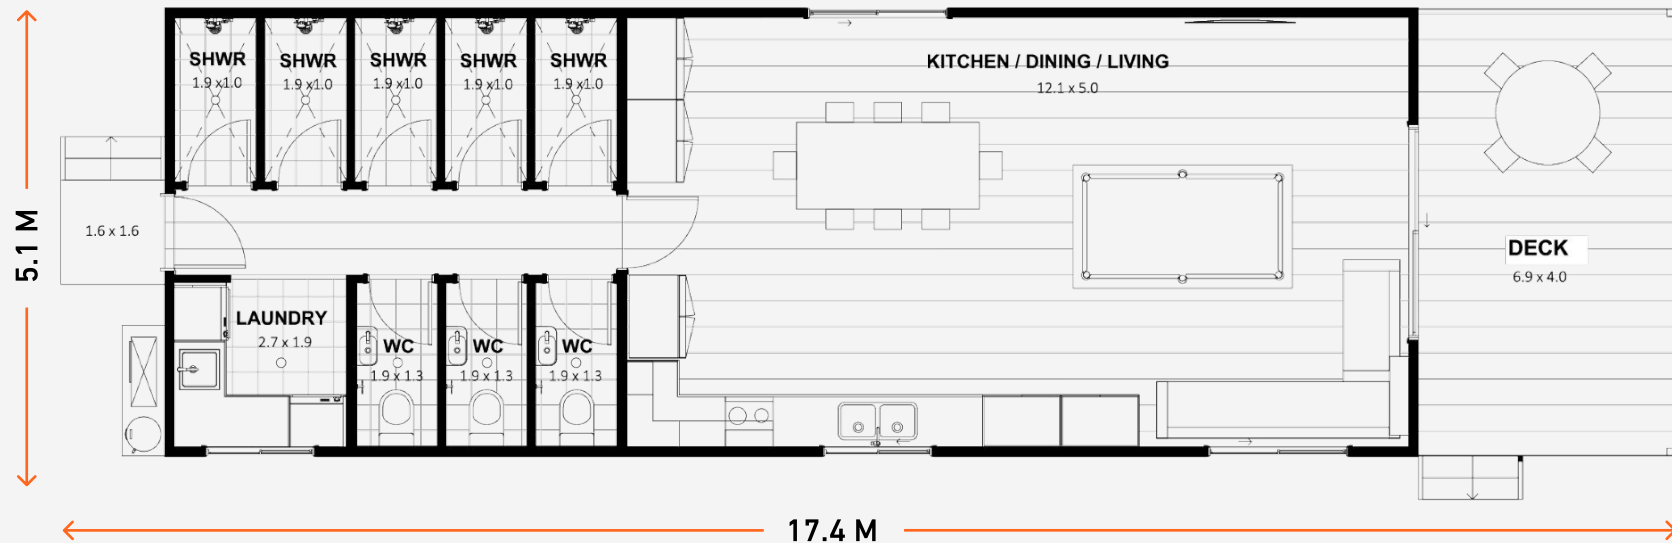

THE TUCKEROO 053.

0 5 3 17.4 M X 5.1 M

- ✓ Seats Up To 16 People
- ✓ Large 5.8m X 2.0m Corner Kitchen
- ✓ 5 Full-Size Showers
- ✓ 3 Separate WC's With Washhand Basins
- ✓ Large Covered Deck

A REAL NIGHT'S SLEEP